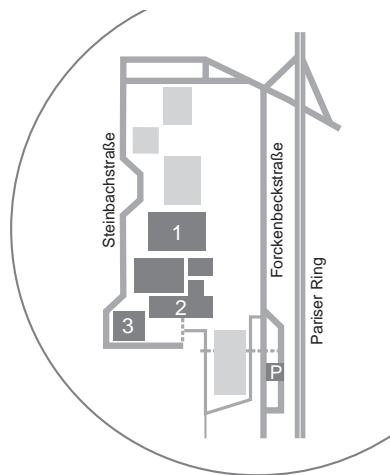

How to find us

- 1 Fraunhofer IPT
- 2 WZL of the RWTH Aachen
- 3 WZLforum/ADITEC

Route via motorway A4 and A44

- At Highway interchange "Aachen" take A4 to Antwerpen/Heerlen
- Take Laurensberg exit onto route to Laurensberg
- Take first exit to Maastricht
- Take exit immediately after the underpass
- Go straight ahead at junction
- Follow the road until you reach the parking

- 4 Eurogress

Route via motorway A4 and A44

- At Highway interchange "Aachen" take A4 to Antwerpen/Heerlen
- Take Aachen-Zentrum exit onto route to Aachen-Zentrum
- At 7th traffic light turn left into Monheimsallee
- At 1st traffic light turn left into the direction of Eurogress
- Go straight ahead until you reach the underground parking at the right hand side