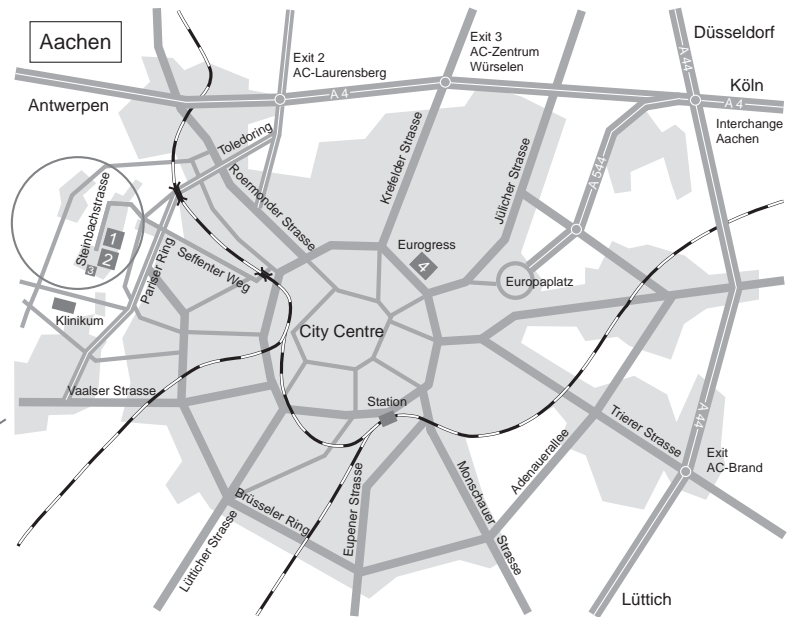

How to find us

- 1 Fraunhofer IPT
- 2 WZL of the RWTH Aachen
- 3 WZLforum/ADITEC

Route via motorway A4 and A44

- At Highway interchange "Aachen" take A4 to Antwerpen/Heerlen
- Take Laurensberg exit onto route to Laurensberg
- Take first exit to Maastricht
- Take exit immediately after the underpass
- Go straight ahead at junction
- Follow the road until you reach the parking

- 4 Eurogress

Route via motorway A4 and A44

- At Highway interchange "Aachen" take A4 to Antwerpen/Heerlen
- Take Aachen-Zentrum exit onto route to Aachen-Zentrum
- At 7th traffic light turn left into Monheimsallee
- At 1st traffic light turn left into the direction of Eurogress
- Go straight ahead until you reach the underground parking at the right hand side